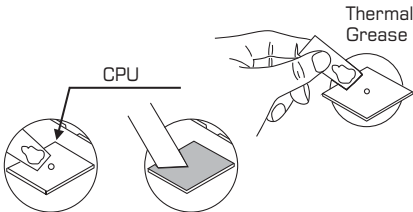

B AMD INSTALLATION

■ Step 1

Tear the package of the thermal grease off, apply thermal grease evenly to the bottom of heatsink base.

■ Step 2

Hang on the mounting clip to either side of Retention Module.

■ Step 3

Press the other side of mounting clip until it's hooked in.

■ Step 4

Check the cooler by turning left and right.

■ Example

C INTEL INSTALLATION

■ Step 1

Aim the LGA775 RM to the 4 holes of MB. Plug and press the 4 bolts to the holes of RM.