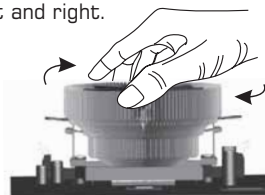

Press the other side of mounting clip until it's hooked in.

■ Step 4

Check the cooler by turning left and right.

■ Example

C INTEL INSTALLATION

■ Step 1

Aim the LGA775 RM to the 4 holes of MB. Plug and press the 4 bolts to the holes of RM.

■ Step 2

Tear the package of the thermal grease off, apply thermal grease evenly to the bottom of heatsink base.

■ Step 3

Hang on the mounting clip to either side of Retention Module.

■ Step 4

Press and hold the top of cooler to match the CPU well.

■ Step 5

Press the other side of mounting clip until it's hooked in.

■ Step 6

Check the cooler by turning left and right.

■ Example

OK

Right

Left