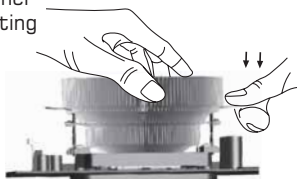

Press the other side of mounting clip until it's hooked in.

■ Step 4

Check the cooler by turning left and right.

■ Example

C INTEL INSTALLATION

■ Step 1

Aim the LGA775 RM to the 4 holes of MB. Plug and press the 4 bolts to the holes of RM.

■ Step 2

Tear the package of the thermal grease off, apply thermal grease evenly to the bottom of heatsink base.

■ Step 3

Hang on the mounting clip to either side of Retention Module.

■ Step 4

Press and hold the top of cooler to match the CPU well.

■ Step 5

Press the other side of mounting clip until it's hooked in.

■ Step 6

Check the cooler by turning left and right.

■ Example

OK

Right

Left