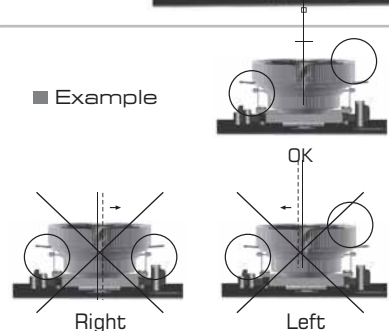

B AMD INSTALLATION

■ Step 1

Tear the package of the thermal grease off, apply thermal grease evenly to the bottom of heatsink base.

■ Step 2

Hang on the mounting clip to either side of Retention Module.

■ Step 3

Press the other side of mounting clip until it's hooked in.

■ Step 4

Check the cooler by turning left and right.

■ Example

C INTEL INSTALLATION

■ Step 1

Aim the LGA775 RM to the 4 holes of MB. Plug and press the 4 bolts to the holes of RM.

■ Step 2

Tear the package of the thermal grease off, apply thermal grease evenly to the bottom of heatsink base.

■ Step 3

Hang on the mounting clip to either side of Retention Module.

■ Step 4

Press and hold the top of cooler to match the CPU well.