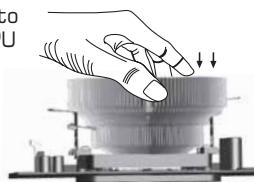

Press the other side of mounting clip until it's hooked in.

■ Step 4

Check the cooler by turning left and right.

■ Example

C INTEL INSTALLATION

■ Step 1

Aim the LGA775 RM to the 4 holes of MB. Plug and press the 4 bolts to the holes of RM.

■ Step 2

Tear the package of the thermal grease off, apply thermal grease evenly to the bottom of heatsink base.

■ Step 3

Hang on the mounting clip to either side of Retention Module.

■ Step 4

Press and hold the top of cooler to match the CPU well.

■ Step 5

Press the other side of mounting clip until it's hooked in.

■ Step 6

Check the cooler by turning left and right.

■ Example

OK

Right

Left