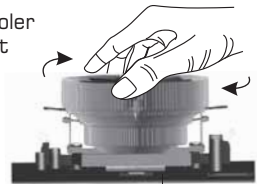

B AMD INSTALLATION

■ Step 1

Tear the package of the thermal grease off, apply thermal grease evenly to the bottom of heatsink base.

■ Step 2

Hang on the mounting clip to either side of Retention Module.

■ Step 3

Press the other side of mounting clip until it's hooked in.

■ Step 4

Check the cooler by turning left and right.

■ Example

C INTEL INSTALLATION

■ Step 1

Aim the LGA775 RM to the 4 holes of MB. Plug and press the 4 bolts to the holes of RM.

■ Step 2

Tear the package of the thermal grease off, apply thermal grease evenly to the bottom of heatsink base.

■ Step 3

Hang on the mounting clip to either side of Retention Module.

■ Step 4

Press and hold the top of cooler to match the CPU well.