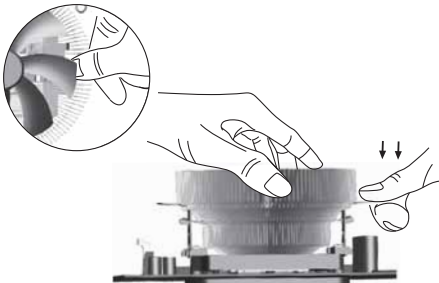

B AMD INSTALLATION

■ Step 1

Tear the package of the thermal grease off, apply thermal grease evenly to the bottom of heatsink base.

■ Step 2

Hang on the mounting clip to either side of Retention Module.

■ Step 3

Press the other side of mounting clip until it's hooked in.

■ Step 4

Check the cooler by turning left and right.

■ Example

C INTEL INSTALLATION

■ Step 1

Aim the LGA775 RM to the 4 holes of MB. Plug and press the 4 bolts to the holes of RM.

■ Step 2

Tear the package of the thermal grease off, apply thermal grease evenly to the bottom of heatsink base.

■ Step 3

Hang on the mounting clip to either side of Retention Module.

■ Step 4

Press and hold the top of cooler to match the CPU well.